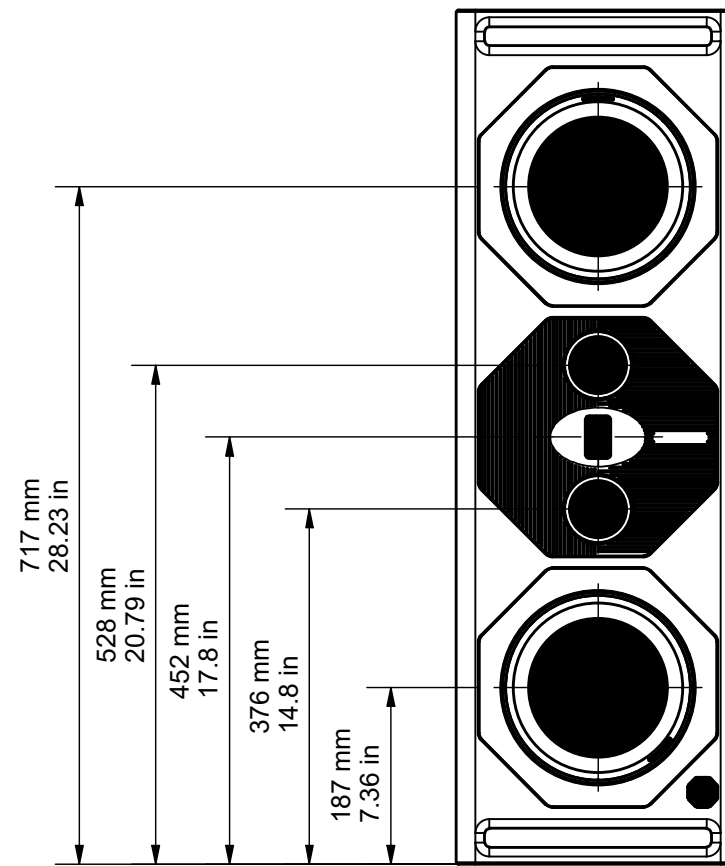

TOP

SIDE

FRONT (GRILLES ON)

FRONT (GRILLES OFF)

BACK

BASE

DRAWING FOR REFERENCE ONLY

CINERGY 200